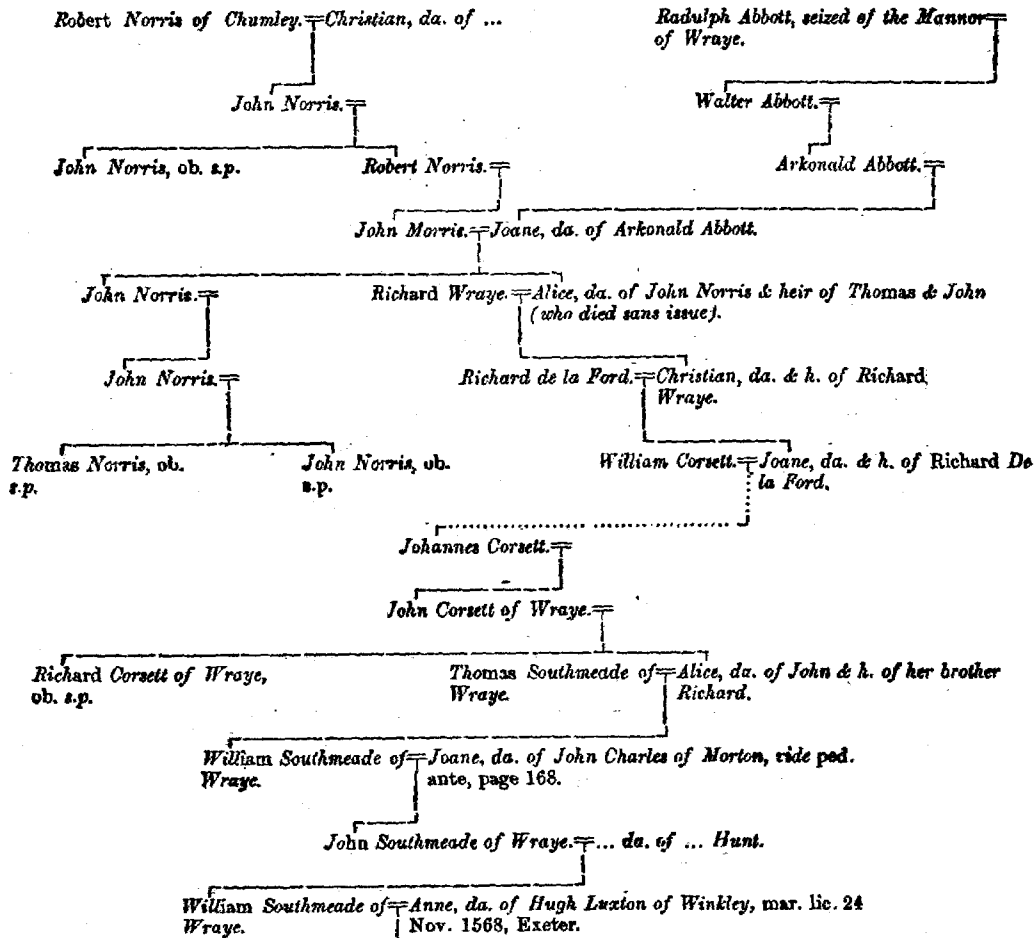

SOUTHMEADE OF WRAY.

ARMS:—Per fess wavy Gu. and Erm., an eagle displayed in chief Or.

John Southmeade of Wraye = Anne, da. & h. of Richard Wood of Lisley.
 bur. 10 Oct. 1650 at Moreton Hampstead.²

Anne, mar. 11 Sep. 1622 at Moreton Hampstead¹ to Francis Whiddon.

Alice, mar. 20 Nov. 1615 at Moreton Hampstead¹ to Richard Wannell.

Vide page 704.

¹ Moreton Hampstead Parish Register.